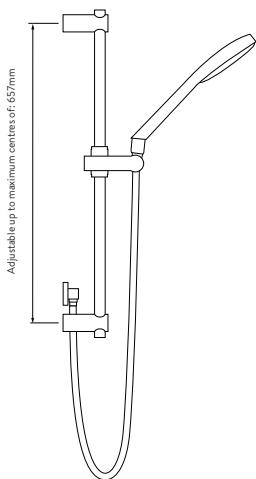

# AQUALISA OPTIC Q™

OPQ.A1.BV.  
DVFC.23

WITH ADJUSTABLE HEAD AND CEILING FIXED DRENCHER - HP/COMBI

## DIMENSIONAL DRAWINGS

### SHOWER RAIL KIT

### SHOWER HEAD