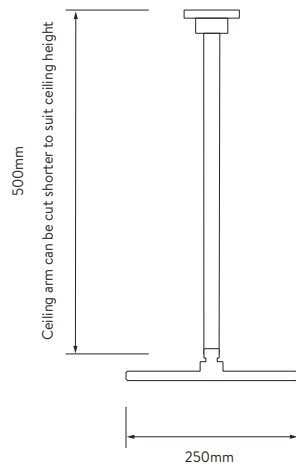

SHOWER HEAD

AQUALISA OPTIC Q™

OPQ.A1.BV.
DVFC.23

WITH ADJUSTABLE HEAD AND CEILING FIXED DRENCHER - HP/COMBI

DIMENSIONAL DRAWINGS

FIXED CEILING DRENCHER