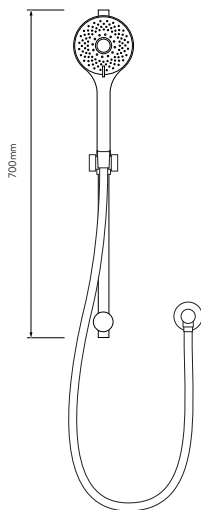

# AQUALISA OPTIC Q™

OPQ.A1.BV.  
DVFC.23

WITH ADJUSTABLE HEAD AND CEILING FIXED DRENCHER - HP/COMBI

## DIMENSIONAL DRAWINGS

### SHOWER RAIL KIT

### SHOWER HEAD